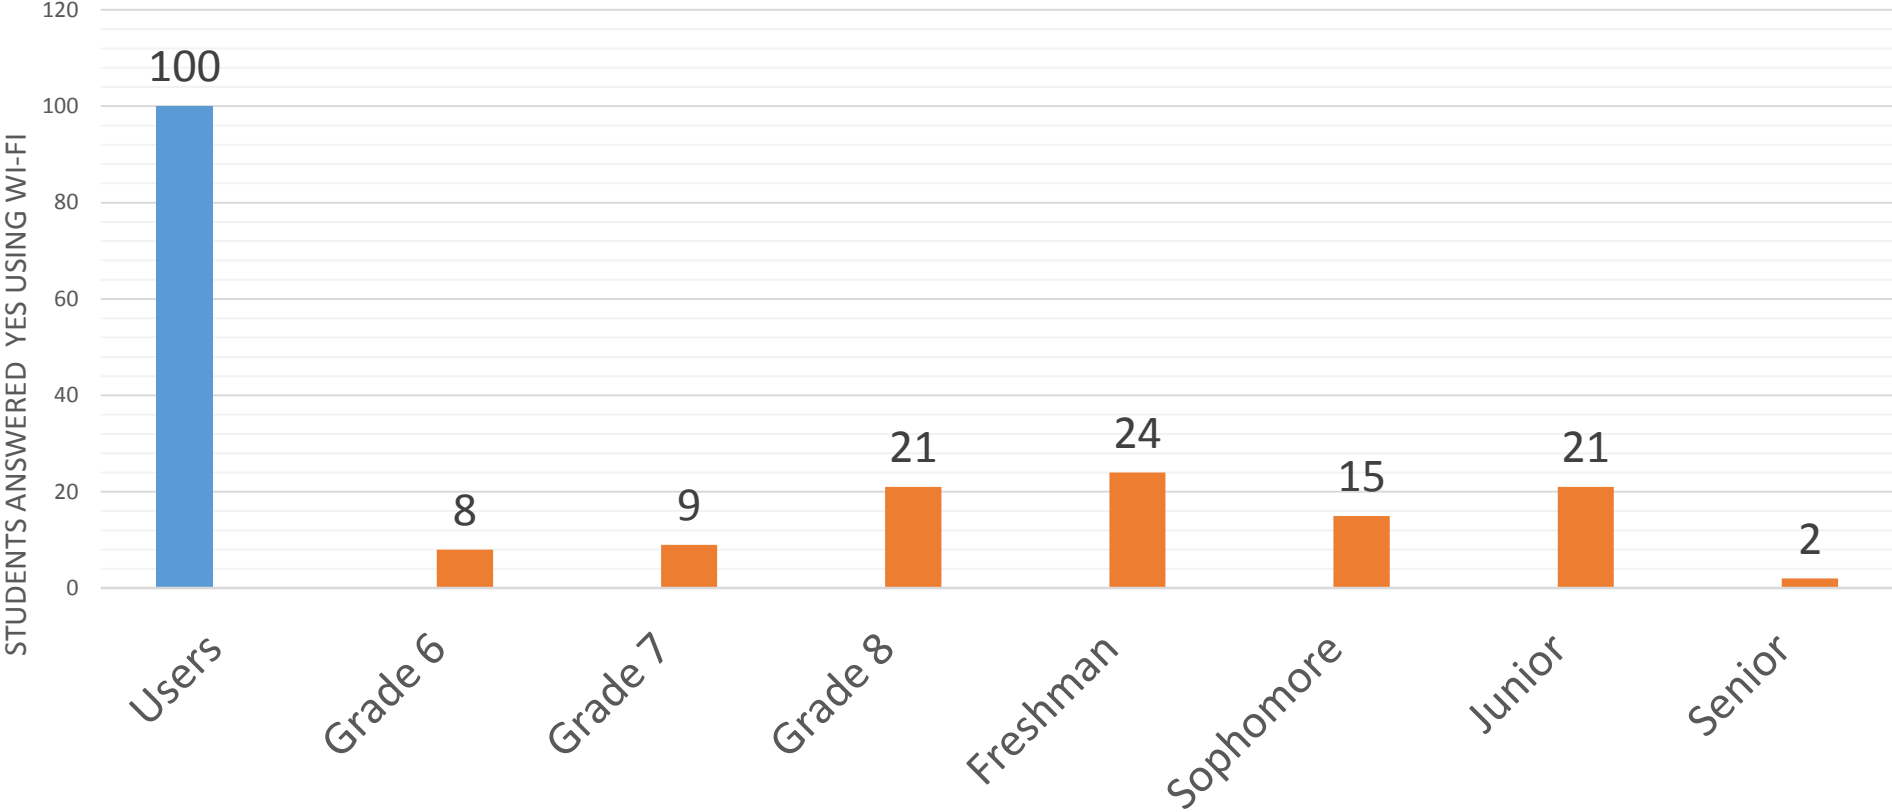

One Hundred Students answered YES To the Question:
Do You Use The Bus Wi-Fi.

All charts below are based on 100 students.

Type of device used: Personal, School, Both.

How do you use the wi-fi: Games, Social Media, Homework?