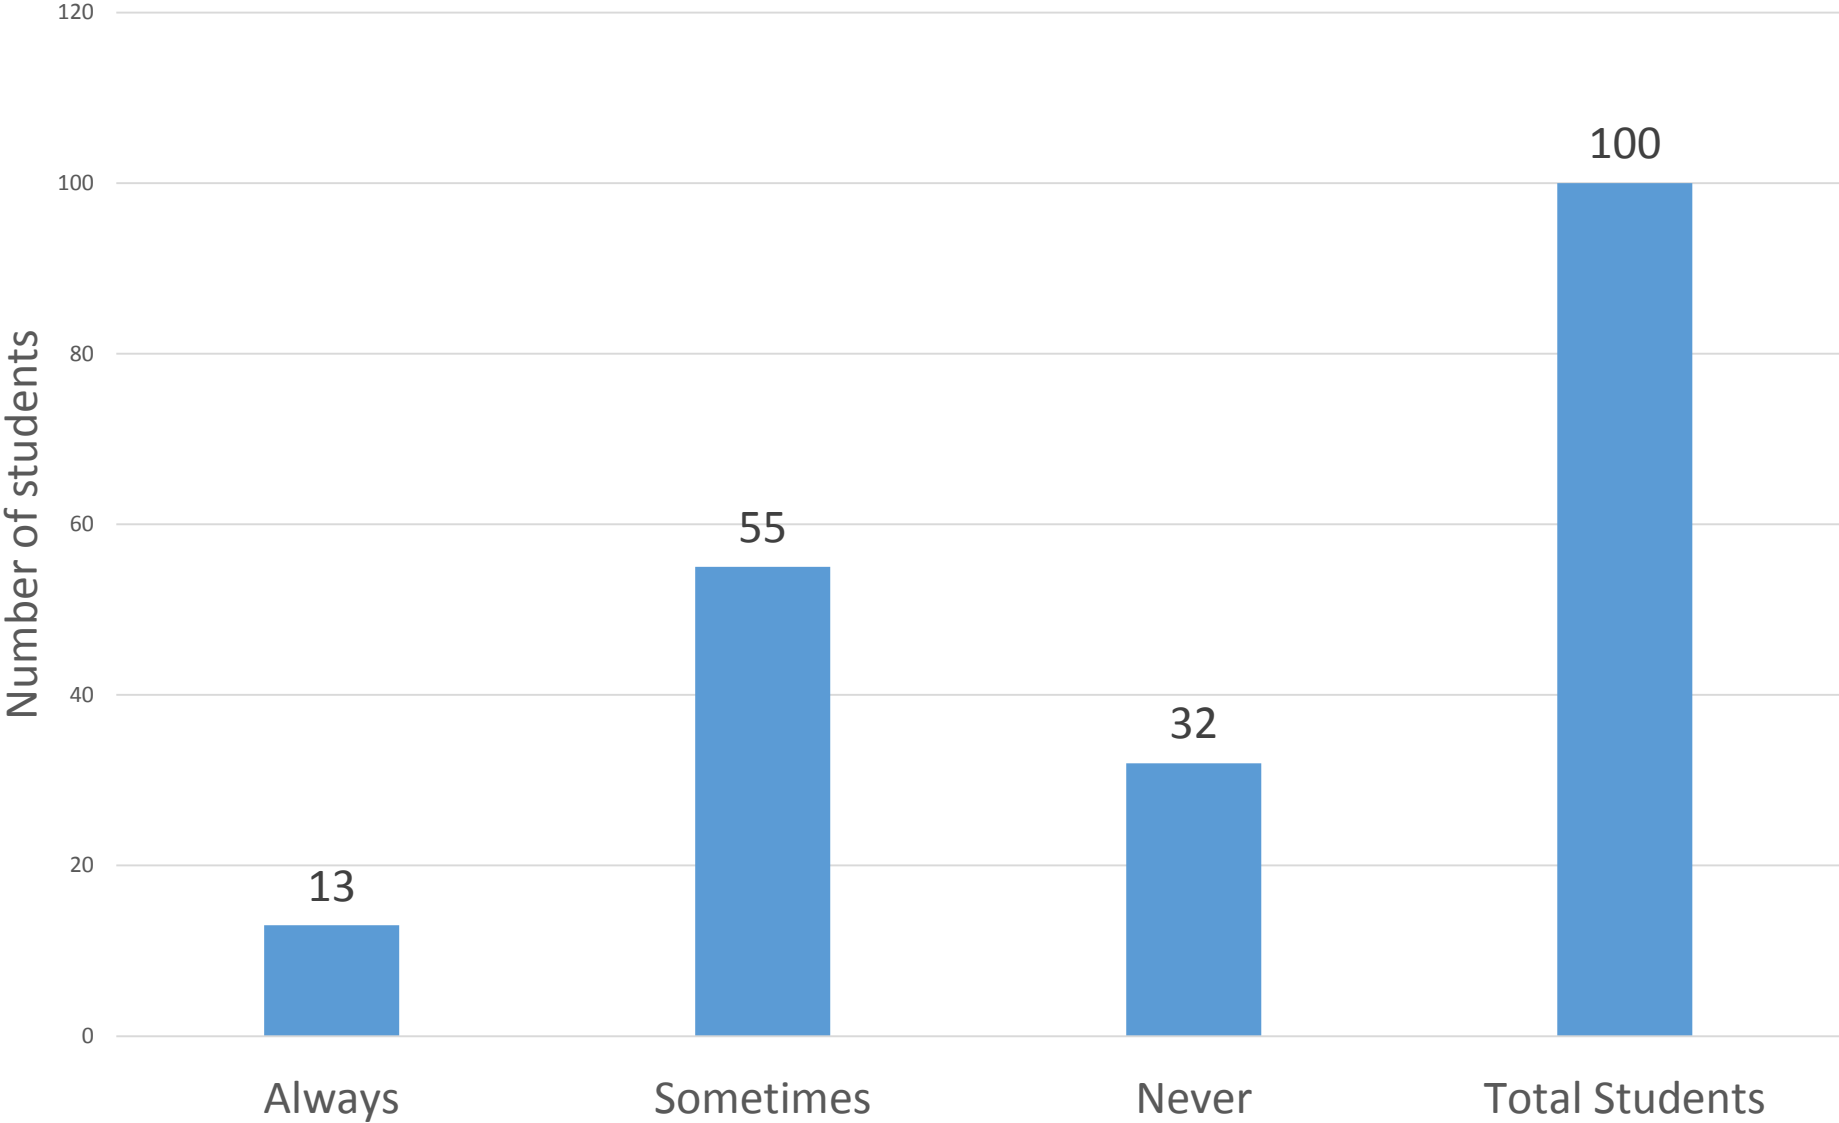

In the last 10 days have you been able to connect to bus wi-fi?