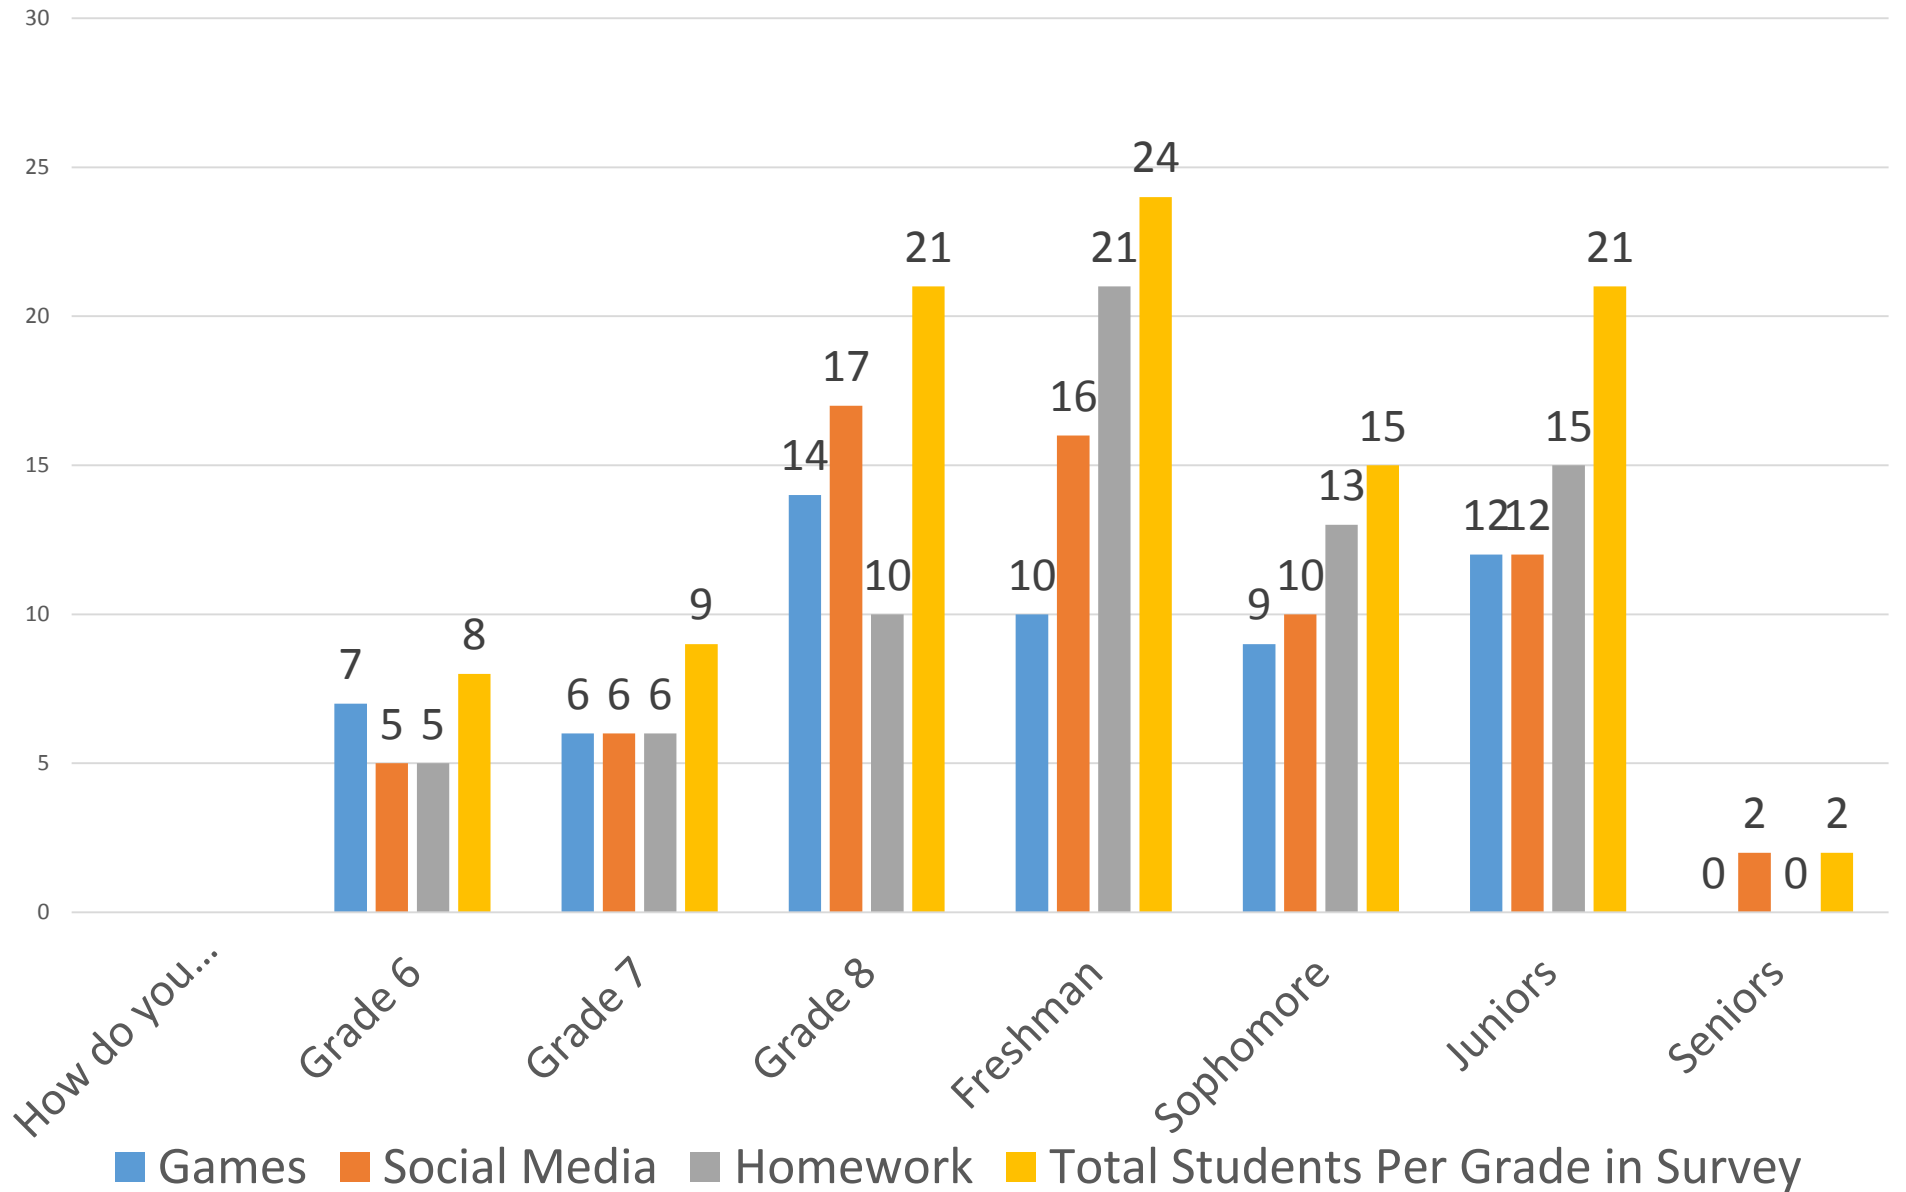

One Hundred Students answered YES To the Question:
Do You Use The Bus Wi-Fi.

All charts below are based on 100 students.

Type of device used: Personal, School, Both.

How do you use the wi-fi: Games, Social Media, Homework?