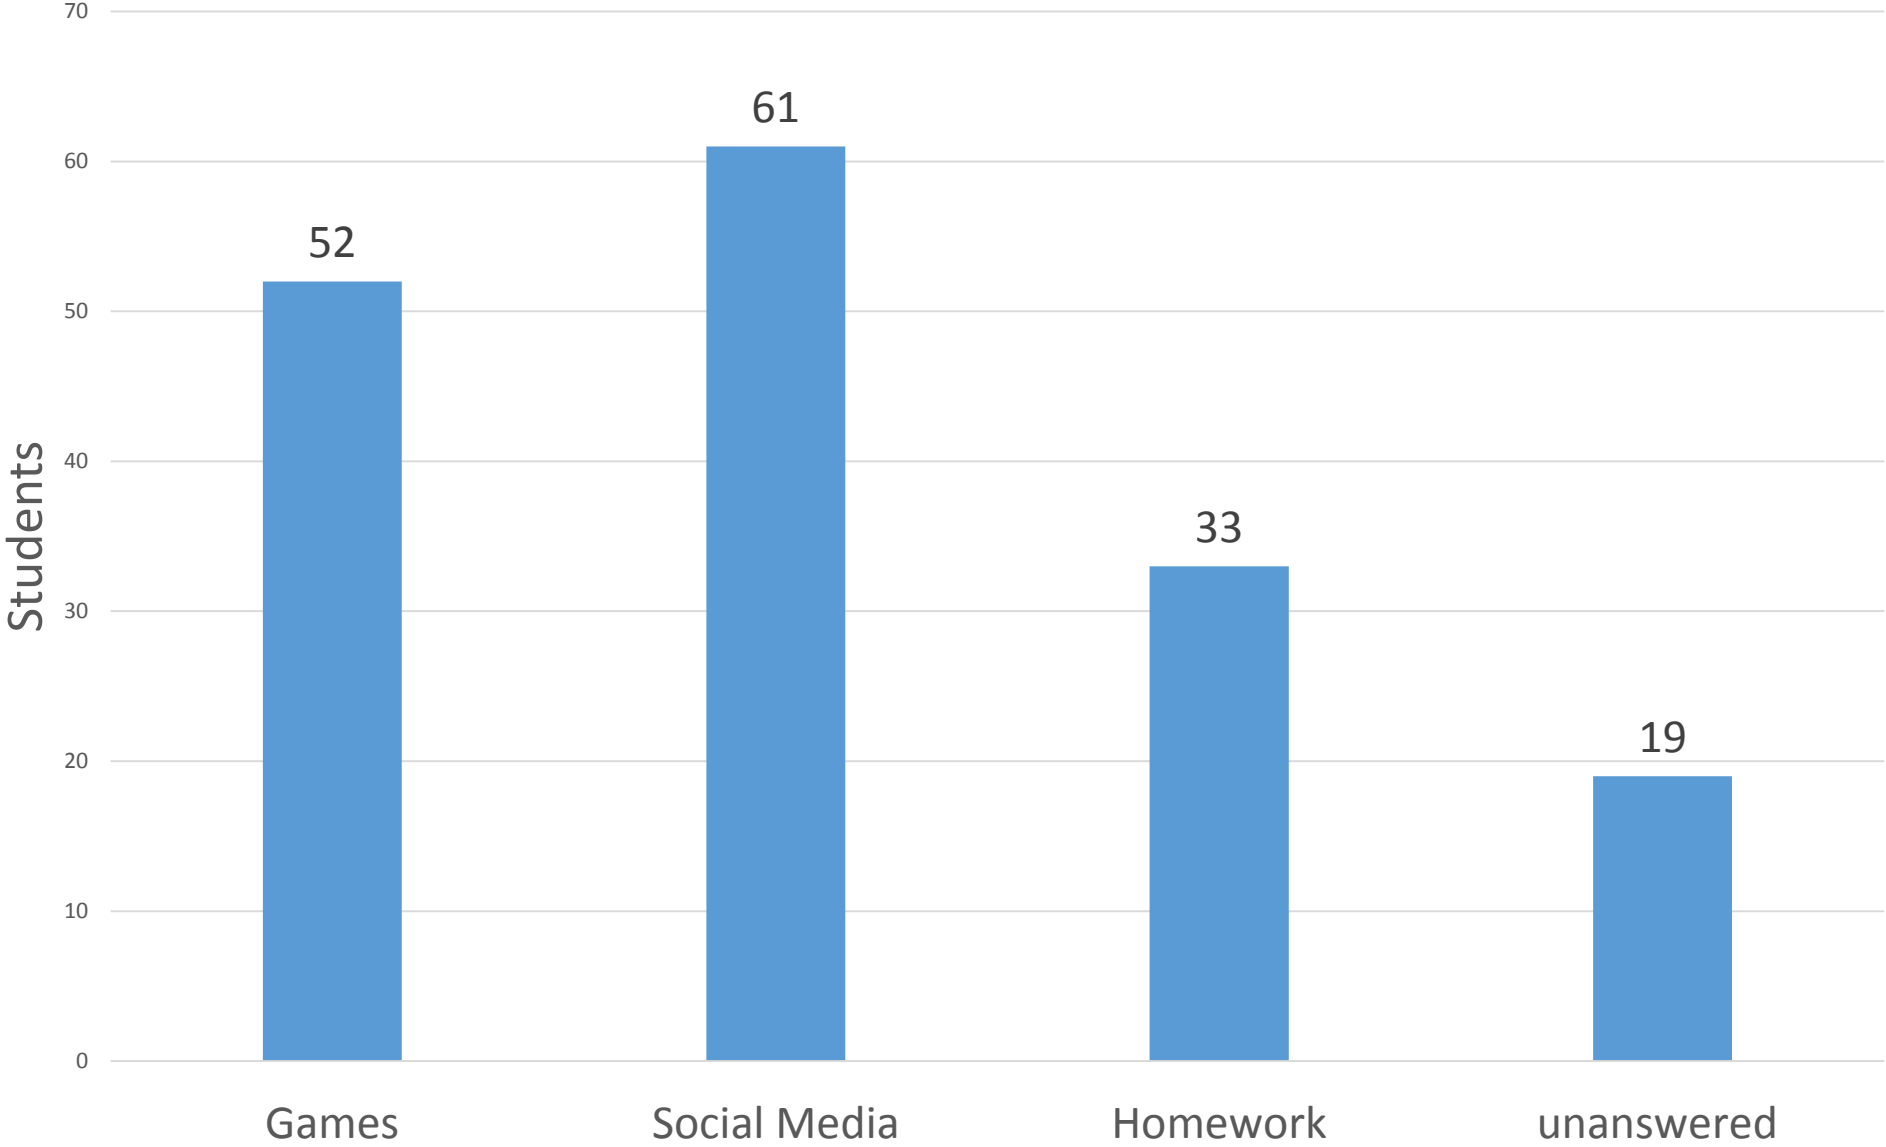

Ride bus for althetics using the wi-fi