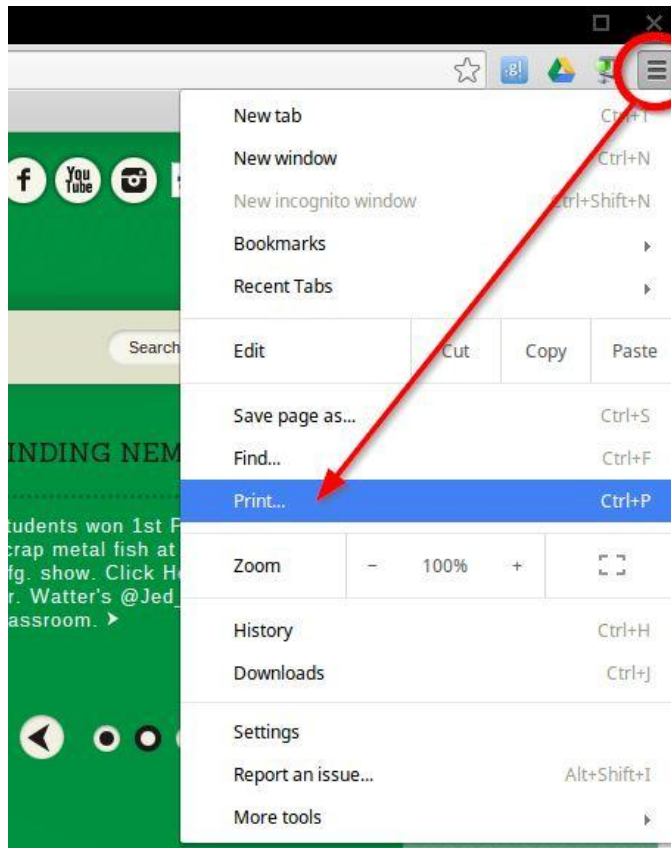

Printing To Network Printers From Chrome Books and Chrome Browser

On your Chrome Book or in the Chrome Browser