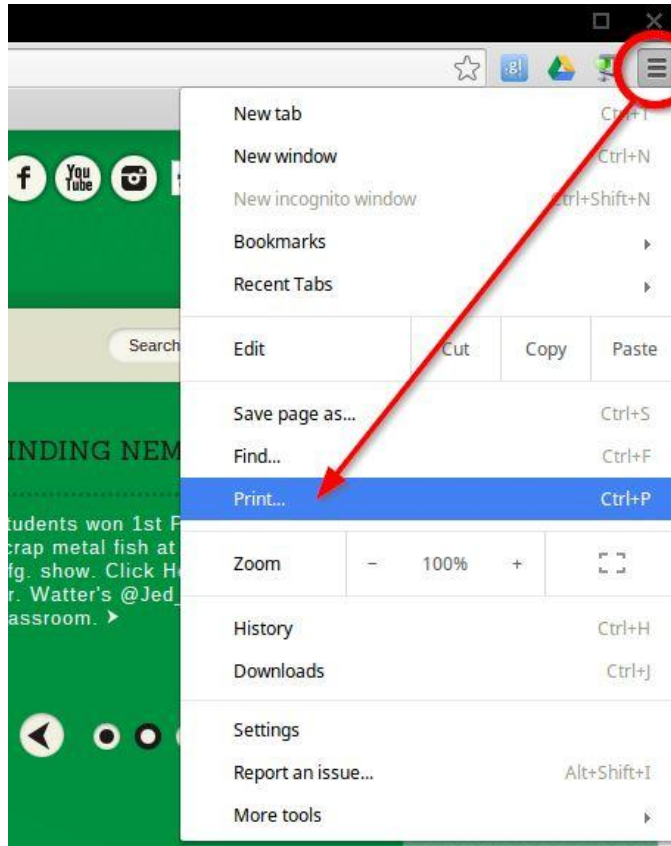

Printing To Network Printers From Chrome Books and Chrome Browser

On your Chrome Book or in the Chrome Browser