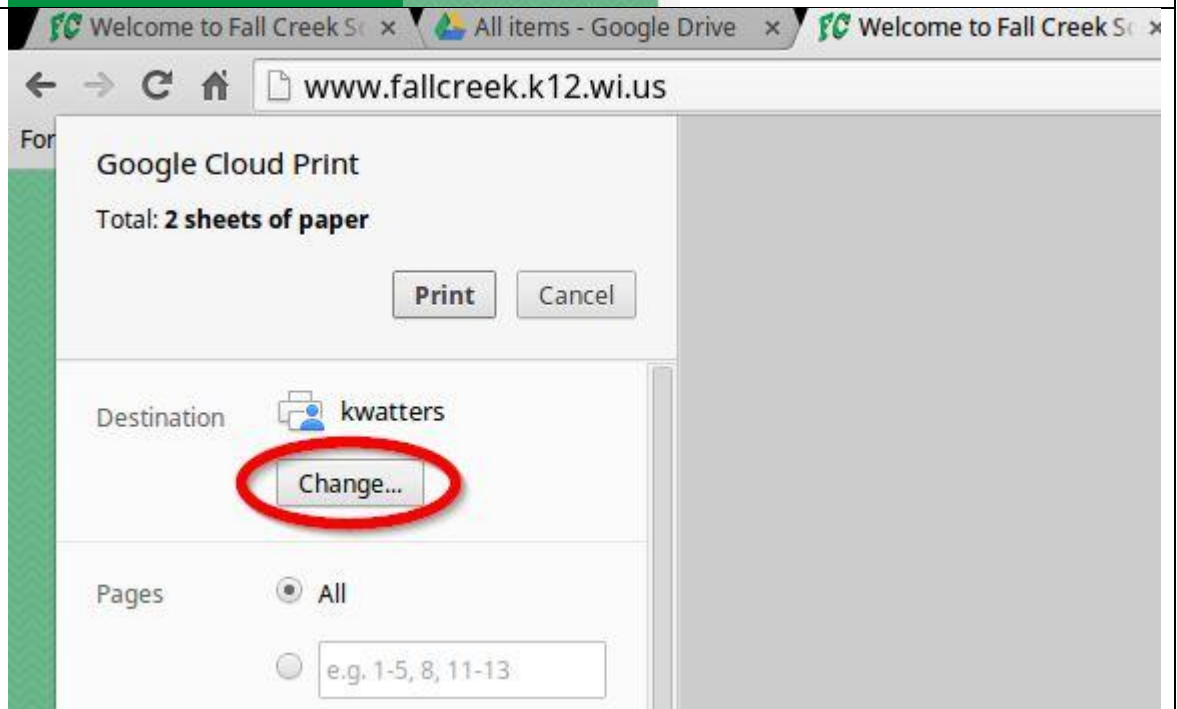

Click On Change