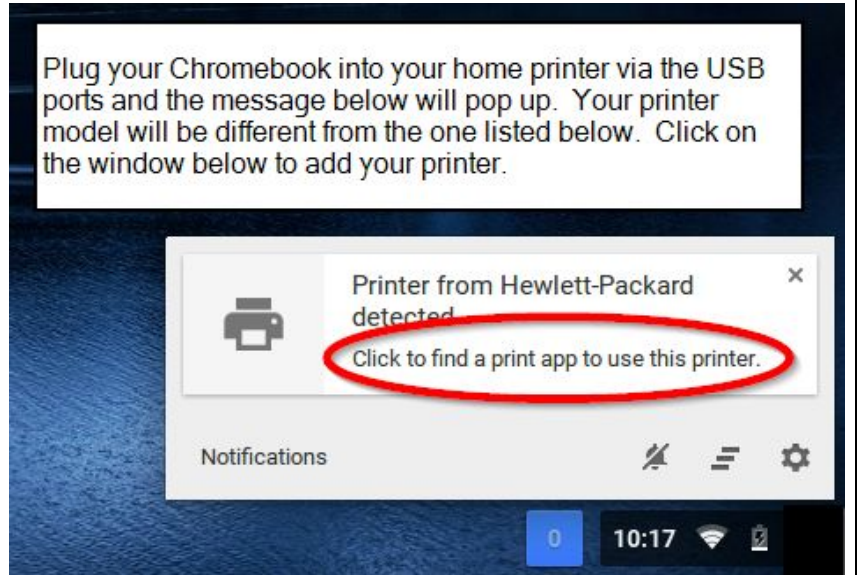

Printing from your Chromebook at home.

Click on the button in the red circle.

Click on the button in the red circle.

Your home printer has been added to your Chromebook.

Go to the document/Web page etc. you want to print.