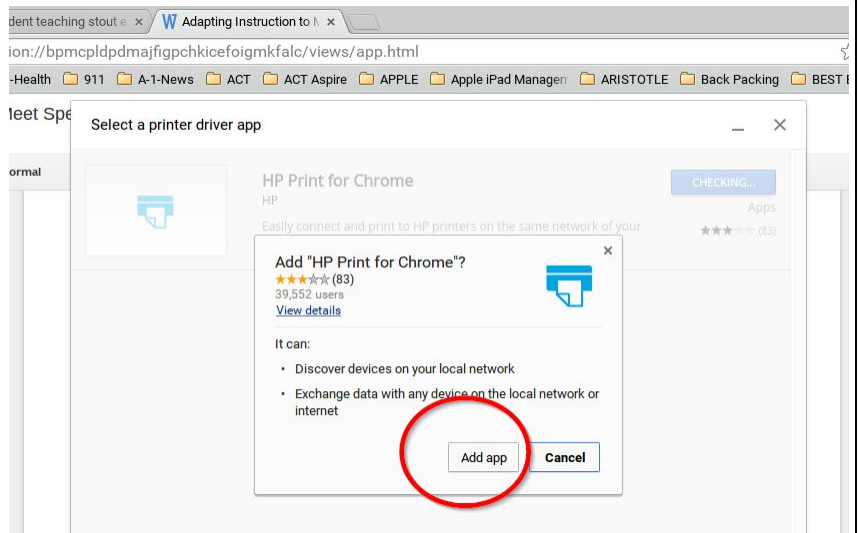

Printing from your Chromebook at home.

Click on the button in the red circle.

Click on the button in the red circle.

Your home printer has been added to your Chromebook.

Go to the document/Web page etc. you want to print.