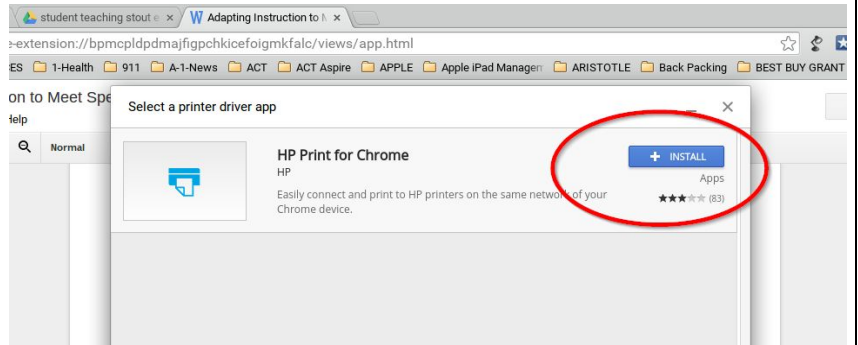

Printing from your Chromebook at home.

Click on the button in the red circle.

Click on the button in the red circle.

Your home printer has been added to your Chromebook.

Go to the document/Web page etc. you want to print.