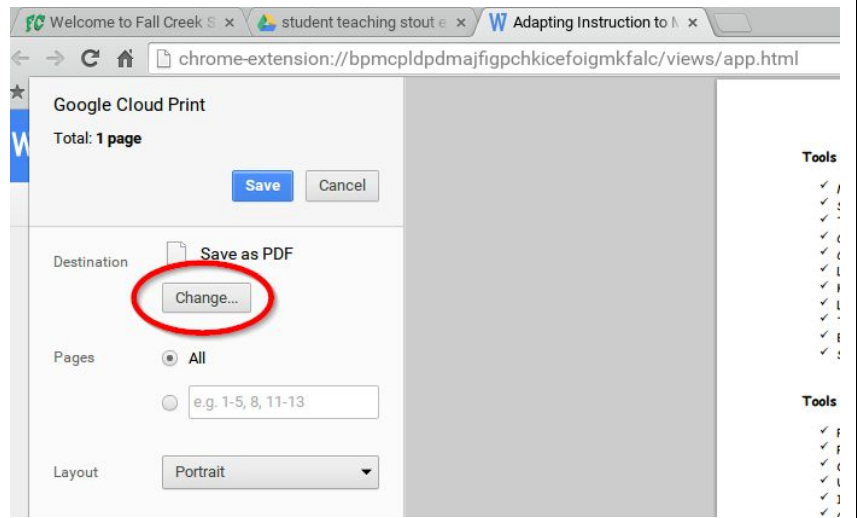

Your home printer has been added to your Chromebook.

Go to the document/Web page etc. you want to print.

Click on the PRINT icon ON YOUR document in the upper left corner under the FILE tab.

Click on the button in the red circle.