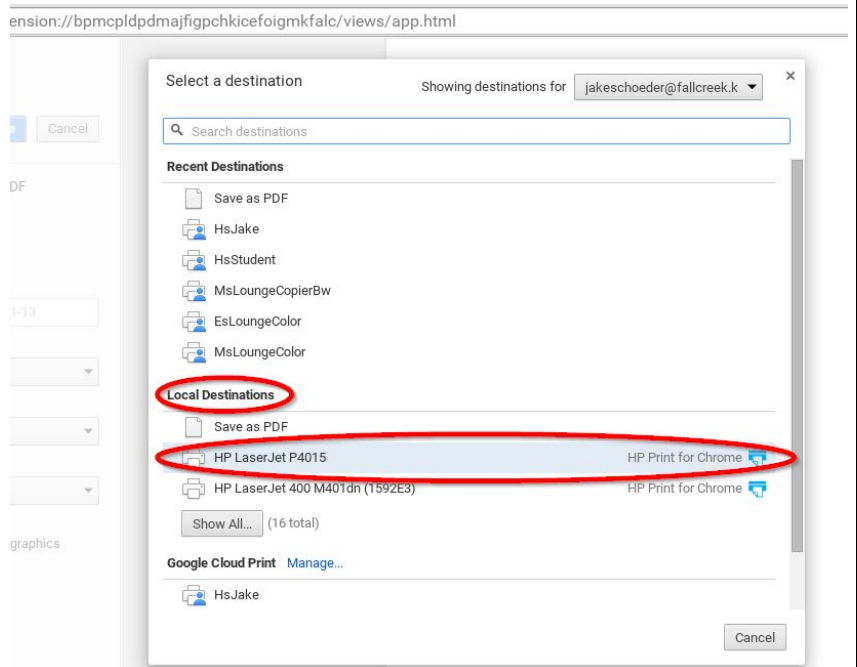

Click on the buttons in the red circle.